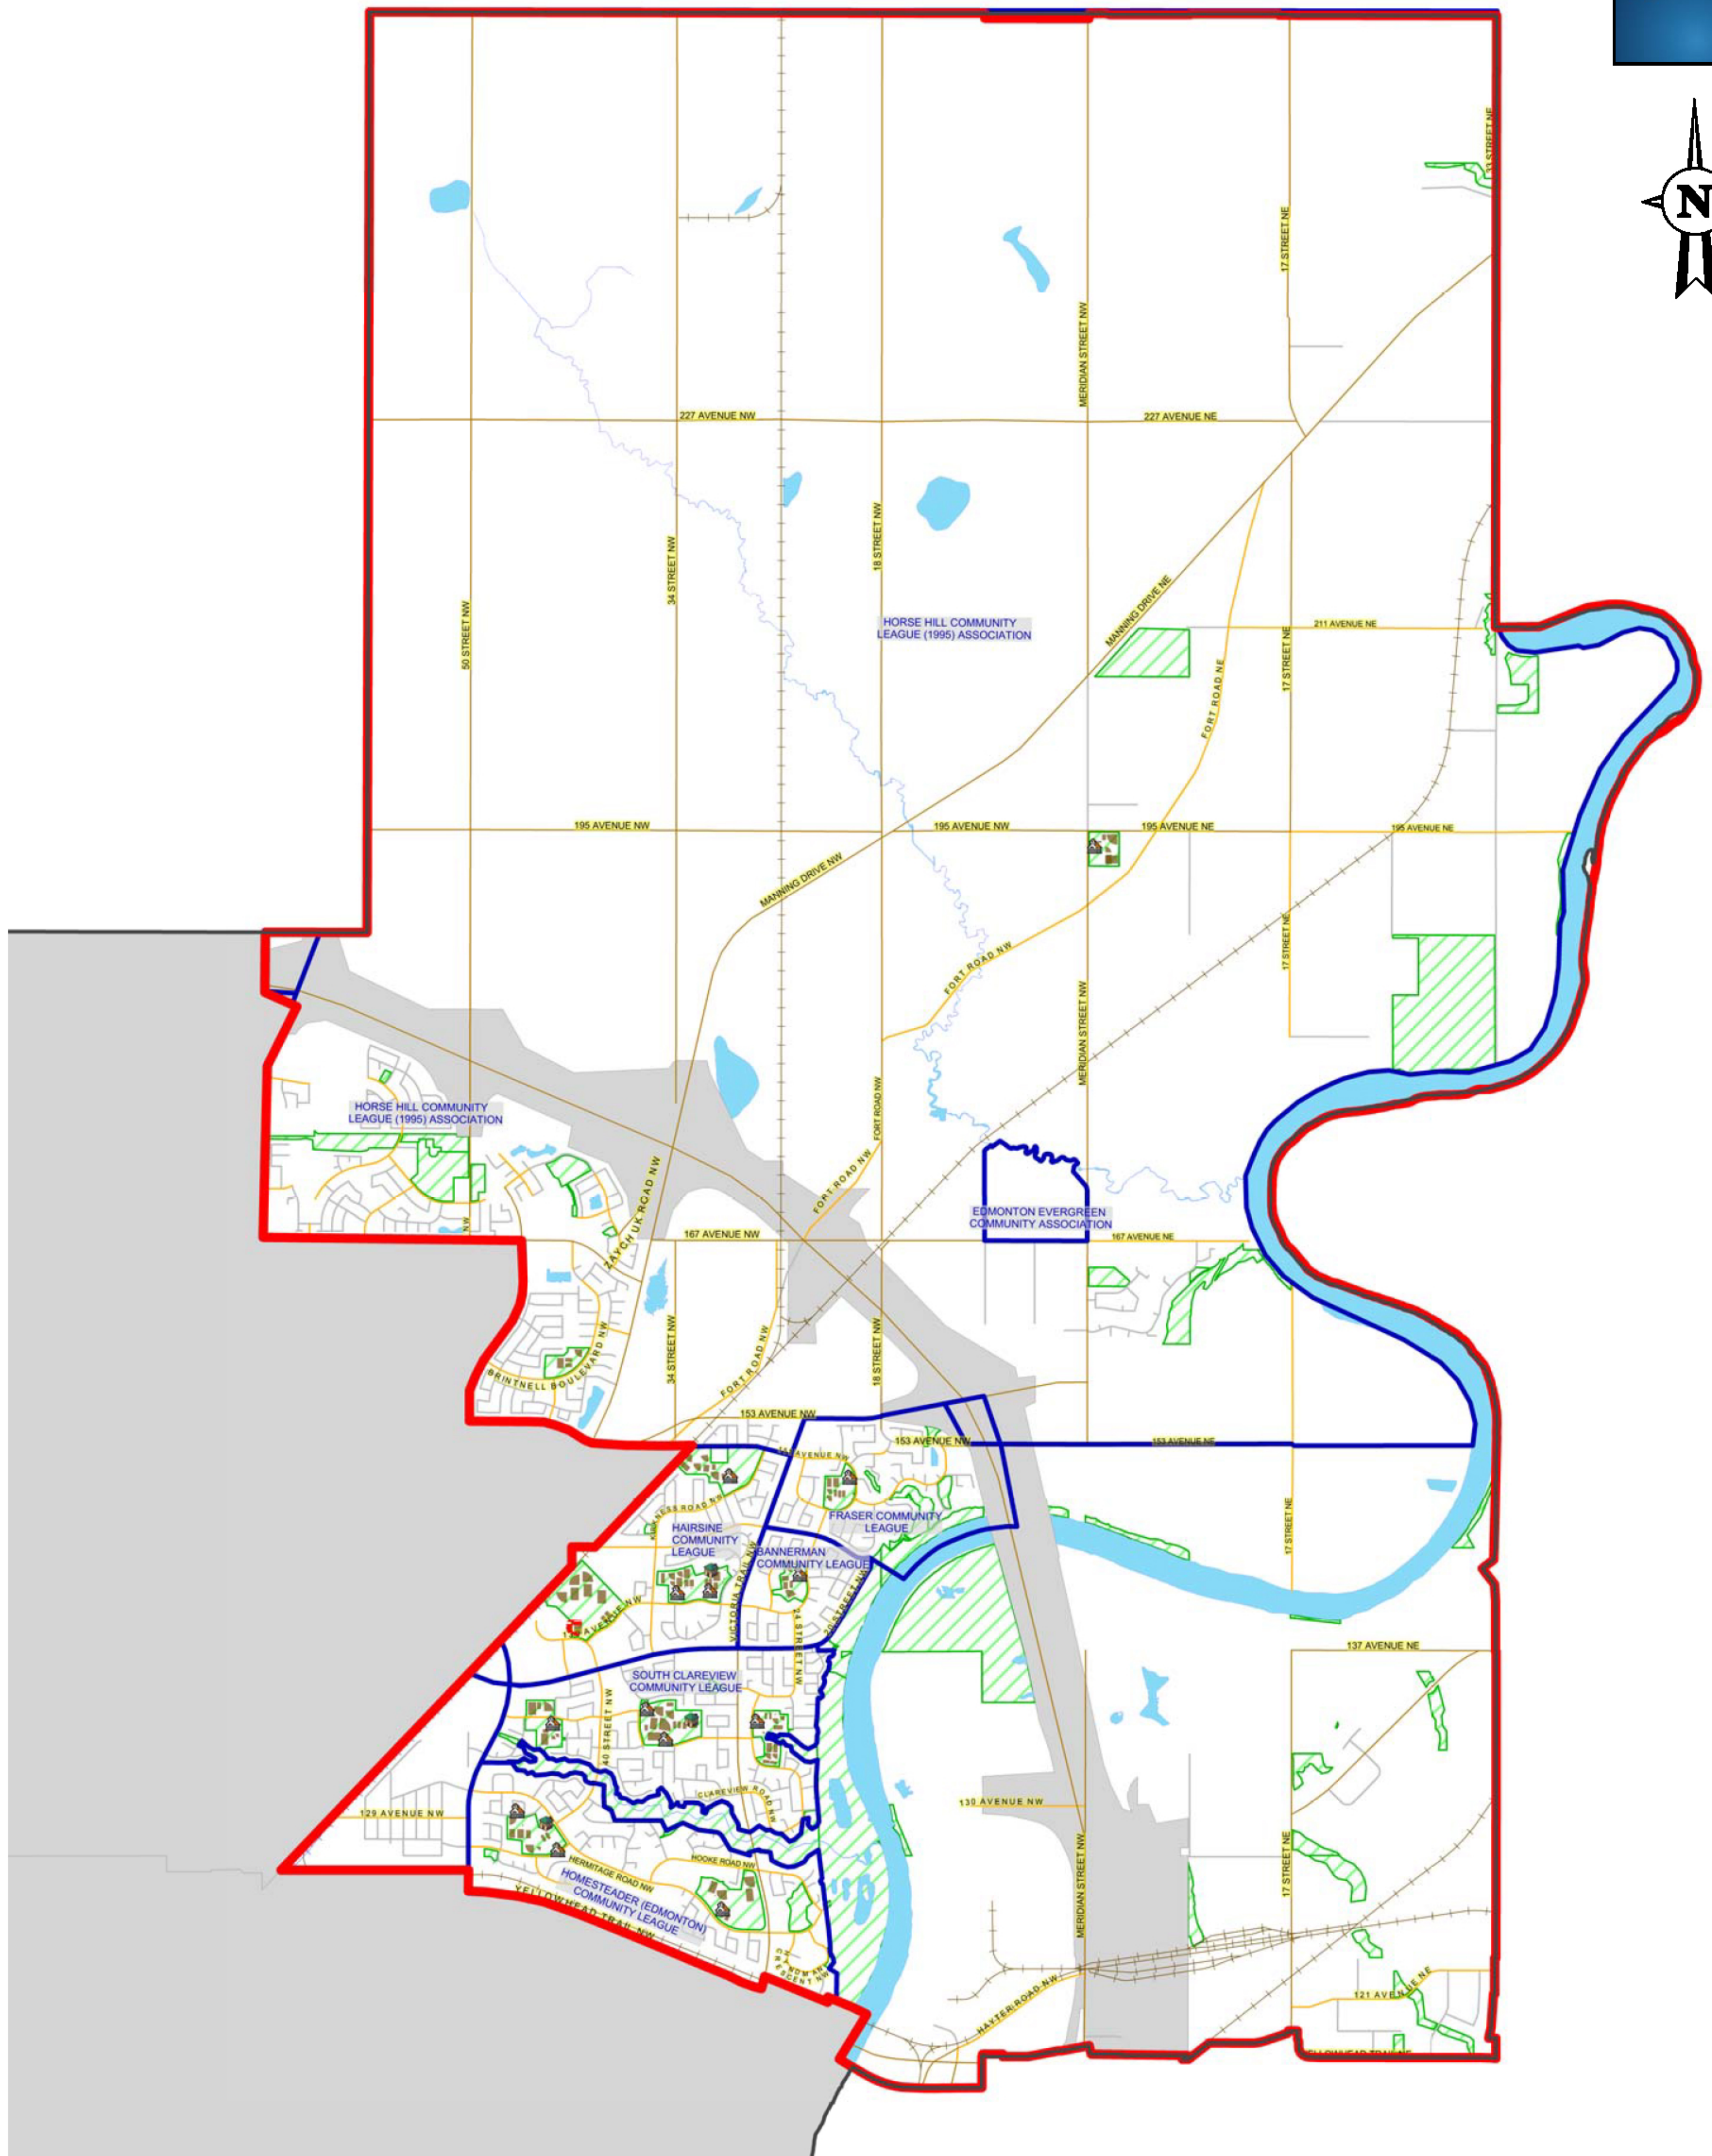

Map 4. EFCL District C

- | | | |
|----------------------------|-------------------|---------------------------|
| Community League Buildings | Arterial Roads | District C |
| Recreation Centres | Collector Roads | Community League Boundary |
| Schools | Residential Roads | Sports Fields |
| Spray Parks | LRT Line | Parkland |
| Spray Decks | Railways | Hydrographical Feature |

Projection: 3TM 114°
 Data: City of Edmonton
 Created: February 2, 2018
 Created By: COE Citizen Services

The City of Edmonton disclaims any liability for the use of this map. No reproduction of this map, in whole or in part, is permitted without express written consent of the City of Edmonton Citizen Services Department.

Some Community League boundaries may currently be under review.